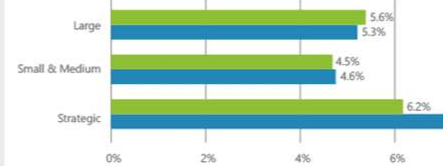

Dynamics 365 Sales Manager

Won \$ by Customer Segment

Won \$ by Region

Win Pct This Year (TY) vs Last Year (LY) by Customer Segment

Customer Segment

WINS TRENDS (TY VS LY)

Wins LY Wins TY Wins Diff

Opportunities by E

Won \$ by Customer Segment

Won \$ by Region

Win Pct This Year (TY) vs Last Year (LY) by Customer

WINS TRENDS (TY VS LY)

Wins LY Wins TY Wins Diff

Opportunities by Expected Close Date and Status

Accelerate Sales with  
Microsoft Dynamics 365  
and Office 365