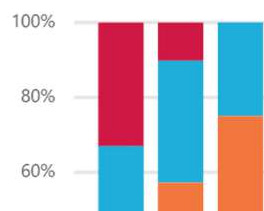

Dynamics 365 Sales Manager

Won \$ by Customer Segment

Won \$ by Region

Win Pct This Year (TY) vs Last Year (LY) by Customer Segment

Customer Segment

WINS TRENDS (TY VS LY)

Wins LY Wins TY Wins Diff

Opportunities by E

Won \$ by Customer Segment

Won \$ by Region

Win Pct This Year (TY) vs Last Year (LY) by Customer

WINS TRENDS (TY VS LY)

Wins LY Wins TY Wins Diff

Opportunities by Expected Close Date and Status

Accelerate Sales with  
Microsoft Dynamics 365  
and Office 365