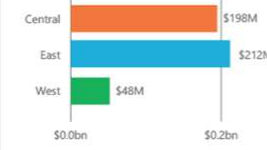

Won $ by Region

Opportunities by Expected Close Date and Status