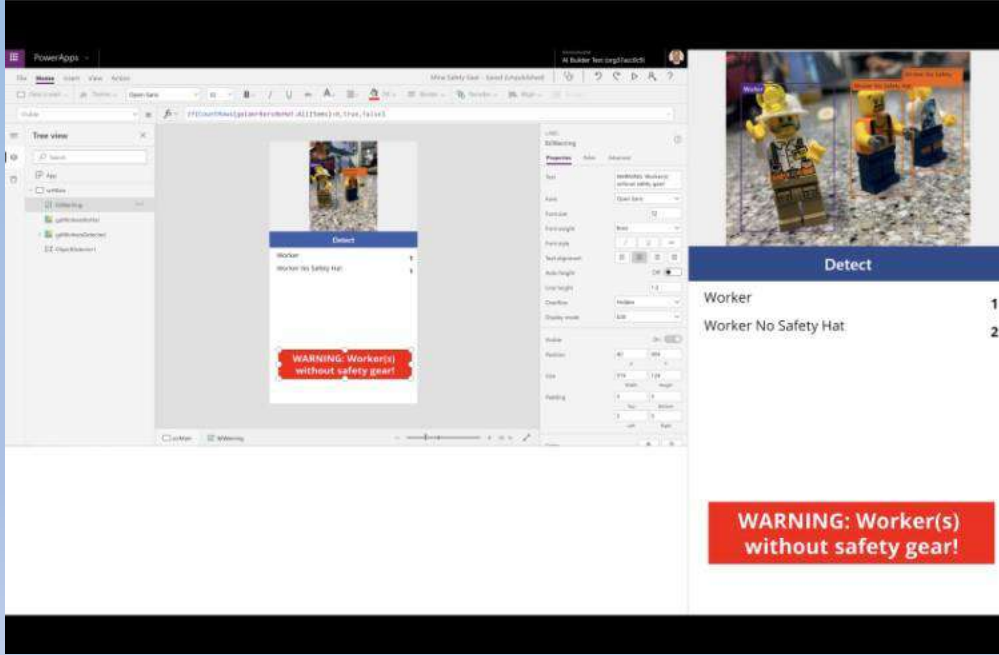

Microsoft Business Applications platform

Peter Schmidt • 1st

Believe that you can change the world; trust your intuition; do it!

4d • Edited • Anyone

Yesterday Microsoft Perth had a bring your kids to work day. I showed my 12 year old daughter how to build a Power AI model and create an app to detect if her Lego figures were wearing their safety hats or not. We did it in under an hour and had a lot of fun in the process! No coding or data scientists required! Think what this technology could do for your business!

#powerapps #powerplatform #powerai #azureai
The LEGO Group

LinkedIn

Flow

PowerApps

Power BI

Data
Ice