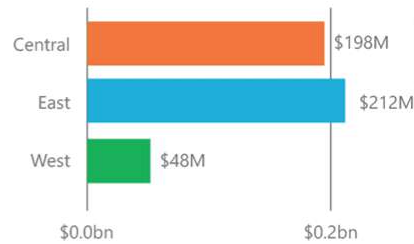

Dynamics 365 Sales Manager

Won \$ by Customer Segment

Won \$ by Region

Win Pct This Year (TY) vs Last Year (LY) by Customer Segment

Customer Segment

WINS TRENDS (TY VS LY)

Wins LY Wins TY Wins Diff

Opportunities by E